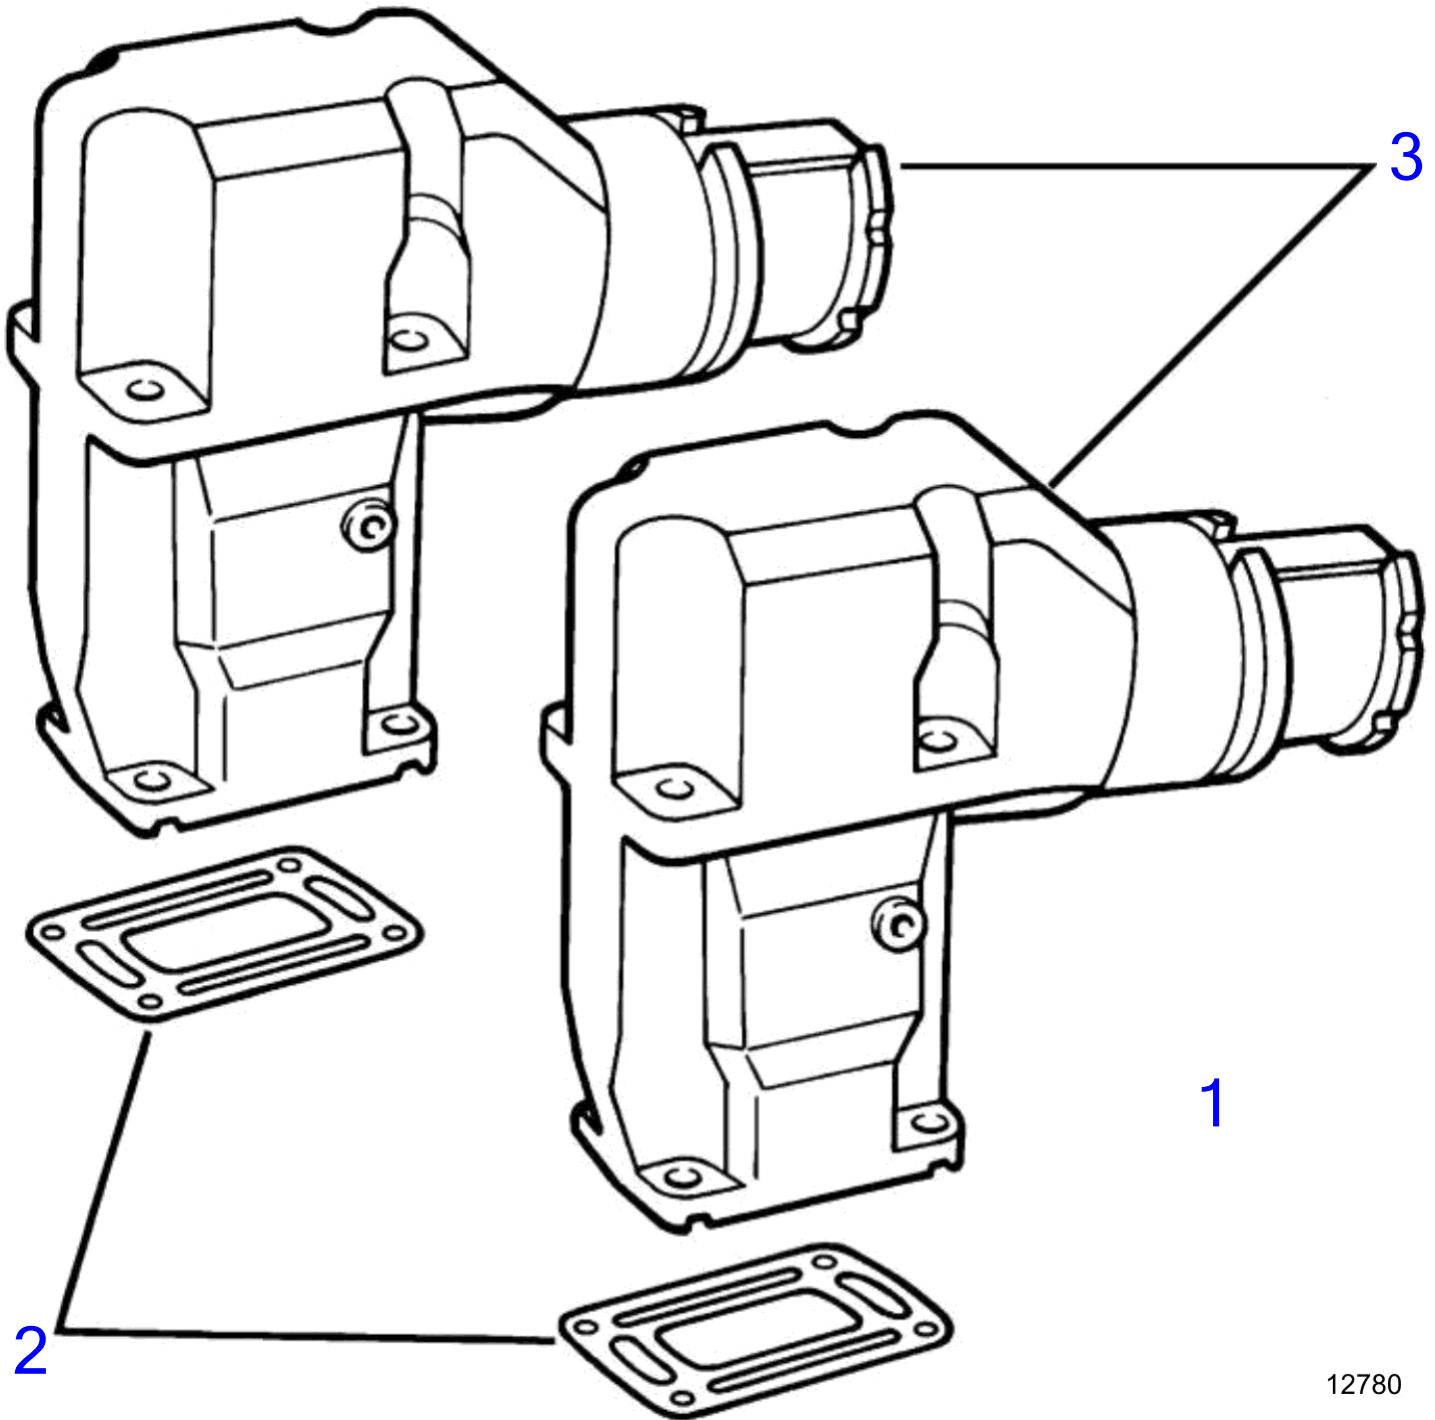

4.3GLPWTC, 4.3GLPWTR, 4.3GSPWTC, 4.3GSPWTR, 4.3GIPWTC, 4.3GIPWTR, 4.3GIJWTR, 4.3GSJWTR

12780

4.3GLPWTC, 4.3GLPWTR, 4.3GSPWTC, 4.3GSPWTR, 4.3GIPWTC, 4.3GIPWTR, 4.3GIJWTR, 4.3GSJWTR

REF	PART NO.	QTY	DESCRIPTION	SEE SEC.	NOTES
1	(3856259)	1	Exhaust riser		Obsolete part
2	3850496	2	• Gasket		
			• Bulletin P-25-1-1	P-25-1-1-EN	Riser Gasket Replaced
3	3856484	2	• Kit		